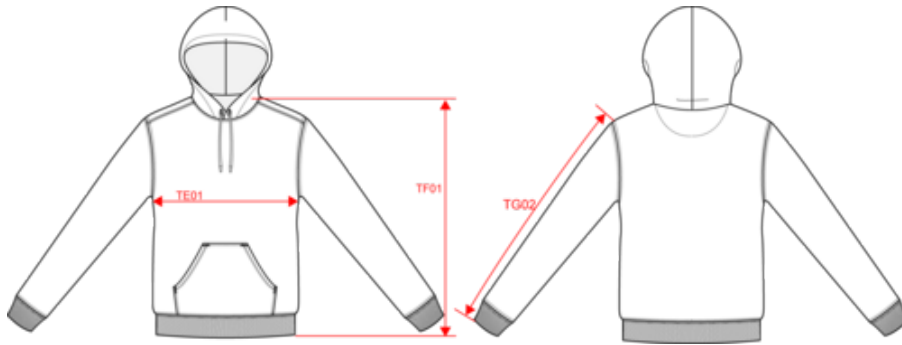

KARIBAN

K4037

Unisex Hooded Sweatshirt

- Made in Portugal.
- 3-thread LSF (Low Shrinkage Fleece) fabric: 100% cotton outer surface.
- Soft, brushed fleece inner.

80% cotton / 20% polyester. LSF (Low Shrinkage Fleece) 3-thread brushed fleece fabric with anti-pilling treatment. Made in Portugal. Straight fit. Cut and sewn assembly. 1x1 ribbing with a tubular assembly for a better finish on the cuffs and bottom hem. Kangaroo pocket. Hood lined with 100% cotton jersey, with flat drawstring and eyelet buttons. Half-moon finish inside neckline. Twin-needle finish on the cuffs and bottom hem. No brand label on the neckline, only a size tag for easy decoration.

More information

Logistic

Country of origin

Customs code

KARIBAN

K4037

Unisex Hooded Sweatshirt

Dimensions (cm)

Measurements in cm	XS	S	M	L	XL	XXL	3XL	4XL	5XL
TE01 - 1/2 chest width at 1.5cm below armhole	49.00	52.00	55.00	58.00	61.00	64.00	67.00	70.00	73.00
TF01 - Total height from HSP	67.50	69.50	71.50	73.50	75.50	77.50	79.50	81.50	83.50
TG02 - Long sleeve length	62.50	63.50	64.50	65.50	66.50	67.50	68.50	69.50	70.50